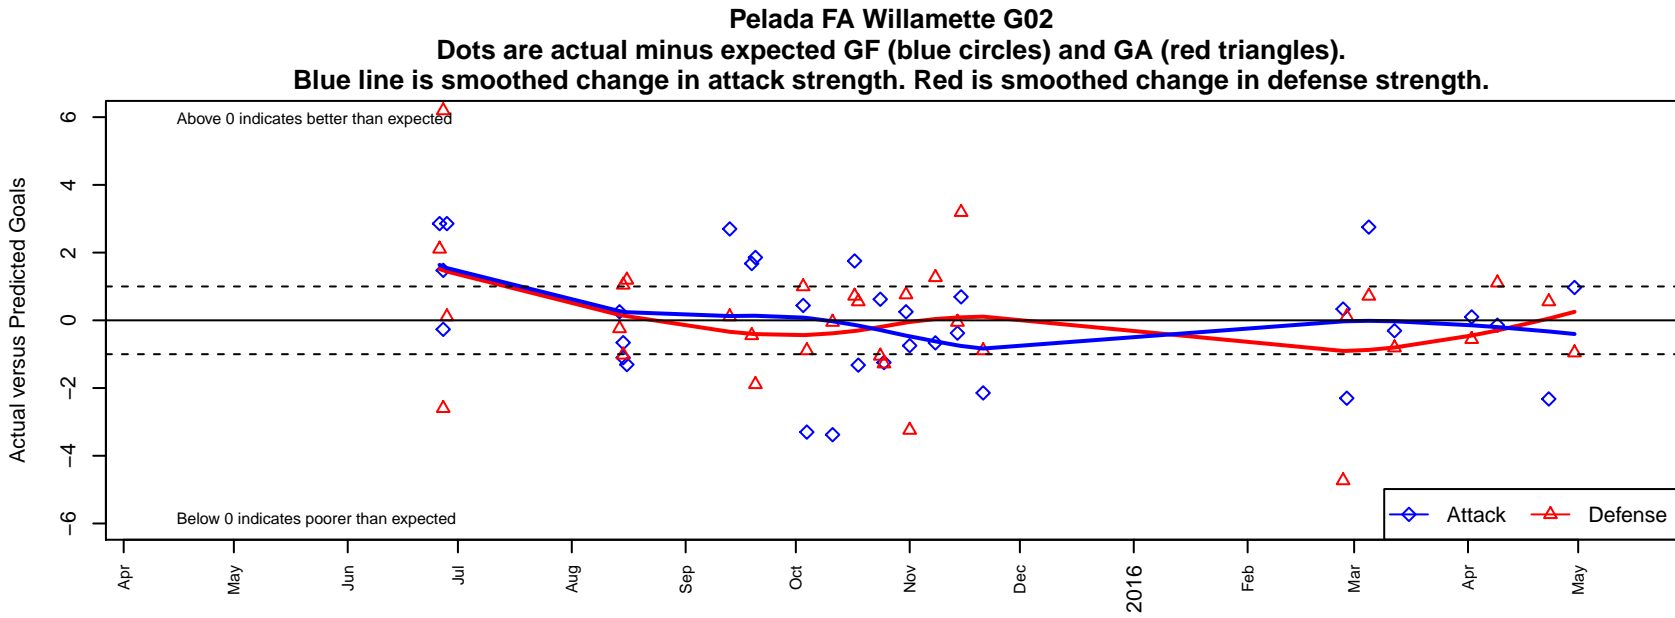

**attack and defense variance (black dot)
relative to other teams
and top 10 in region**

**attack and defense rating
relative to others at age
and all opponents in last 13 months**

Pelada FA Willamette G02

, OR
G02 total strength=569
attack=0.85 defense=0.24
fall league = PTT G02 Div 2 White
spr league = Spr OYS G02 Div 2

alt names used:
PFA Willamette
PFA Willamette
PFA Willamette
PFA Willamette
PFA Willamette

Venues played:
2015 Capital Cup GU13
2015 Mt Hood Challenge U13
2015 PTT G02 Division 2 White
2015 OYS Founders Cup G02
2015 Spr OYS G02 Division 2