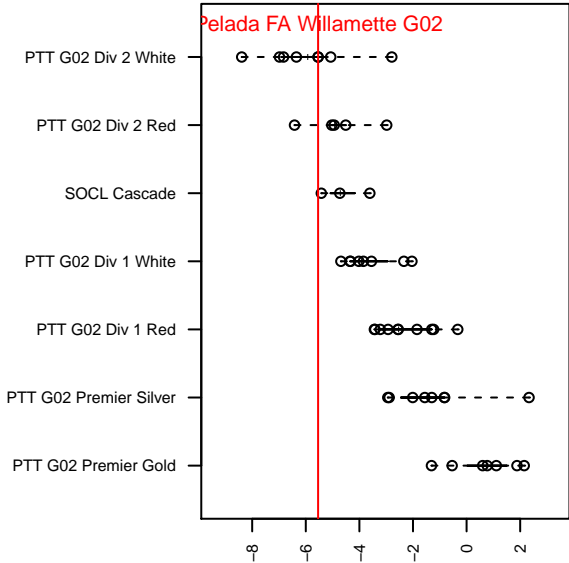

**attack and defense rating
relative to others at age
and all opponents in last 13 months**