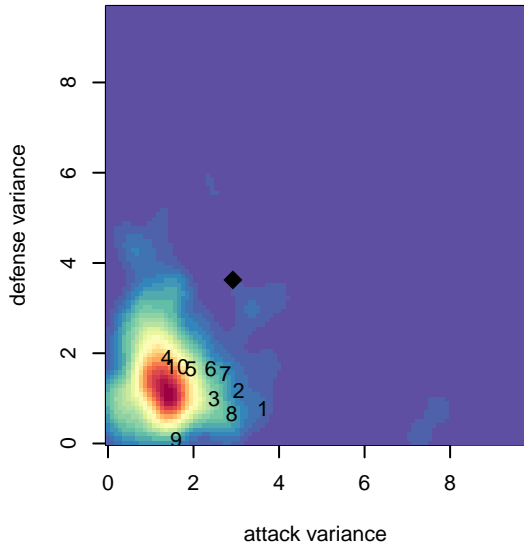

Pelada FA Willamette G02

, OR
 G02 total strength=569
 attack=0.85 defense=0.24
 fall league = PTT G02 Div 2 White
 spr league = Spr OYS G02 Div 2

alt names used:
 PFA Willamette
 PFA Willamette
 PFA Willamette
 PFA Willamette
 PFA Willamette

Venues played:
 2015 Capital Cup GU13
 2015 Mt Hood Challenge U13
 2015 PTT G02 Division 2 White
 2015 OYS Founders Cup G02
 2015 Spr OYS G02 Division 2

**attack and defense variance (black dot)
relative to other teams
and top 10 in region**